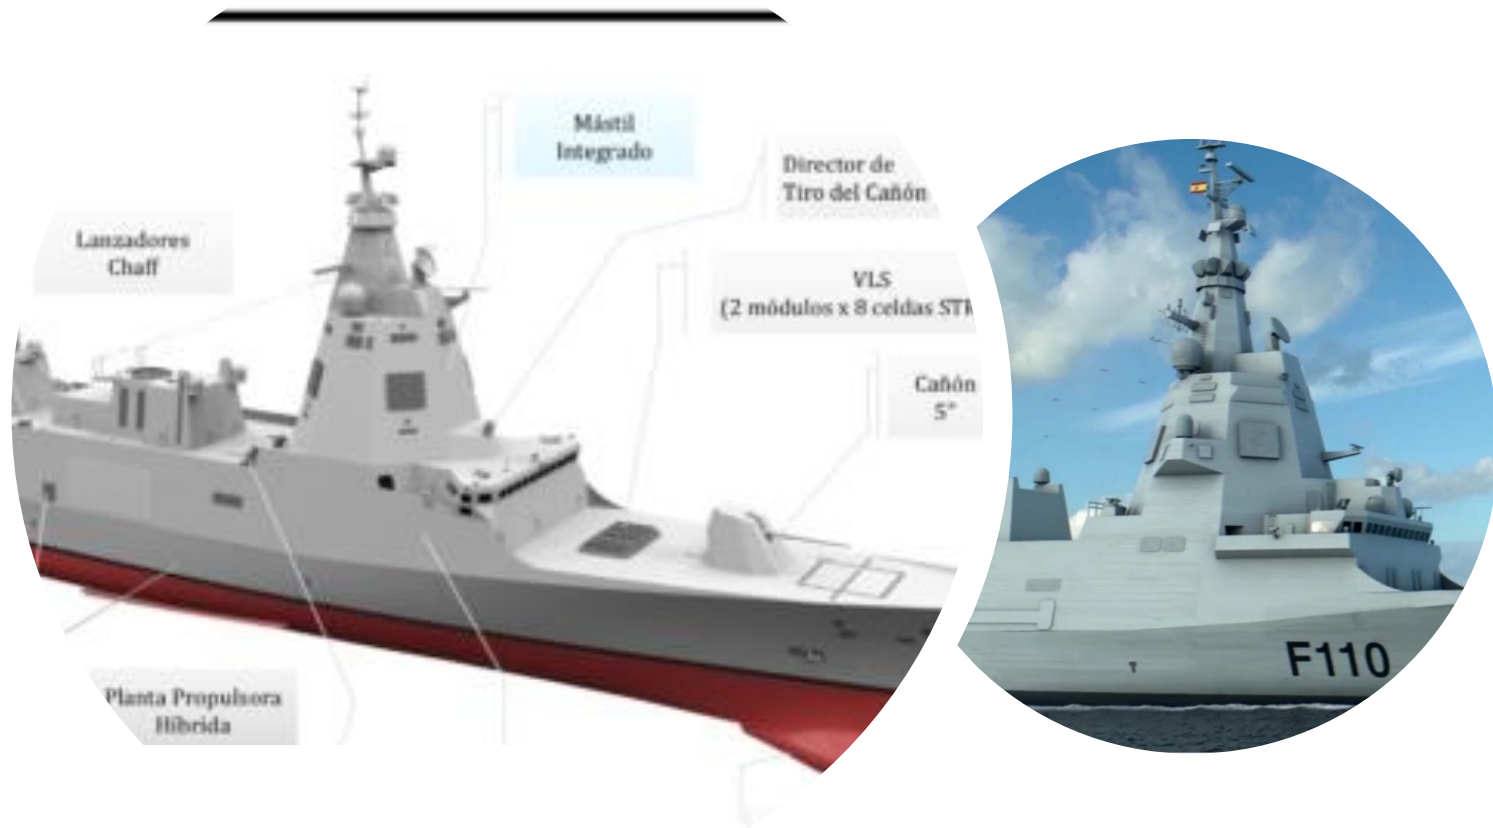

CISSTO II

GEMELOS
DIGITALES

The background features a complex network of white lines connecting various nodes, creating a web-like structure. The nodes are represented by small white circles of varying sizes. The overall color scheme is a gradient of purple and magenta.

GEMELOS DIGITALES

CASOS DE USO

Navantia

A blue fighter jet is shown in flight, viewed from a low angle, flying over a vast expanse of white, fluffy clouds. The sky is a clear, light blue. The jet's sleek, modern design is prominent, with its wings and tail section clearly visible. The overall scene conveys a sense of speed and military power.